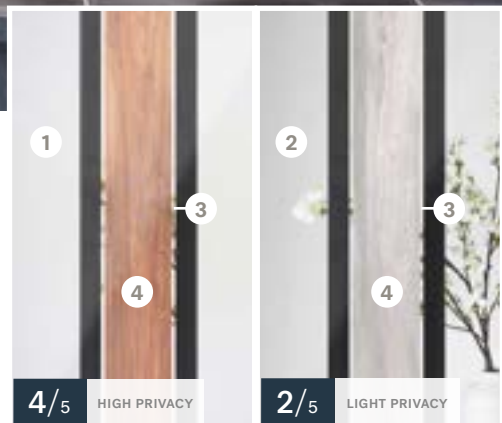

Walnut

Clear or sandblasted finish ink
In the picture: Sandblasted finish ink

Aspen

Clear or sandblasted finish ink
In the picture: Clear glass

Textures — 1 Sandblasted finish ink, 2 Clear glass,
3 Clear lines, 4 Ceramic ink

Sidelites & transoms — Sandblasted finish or clear glass