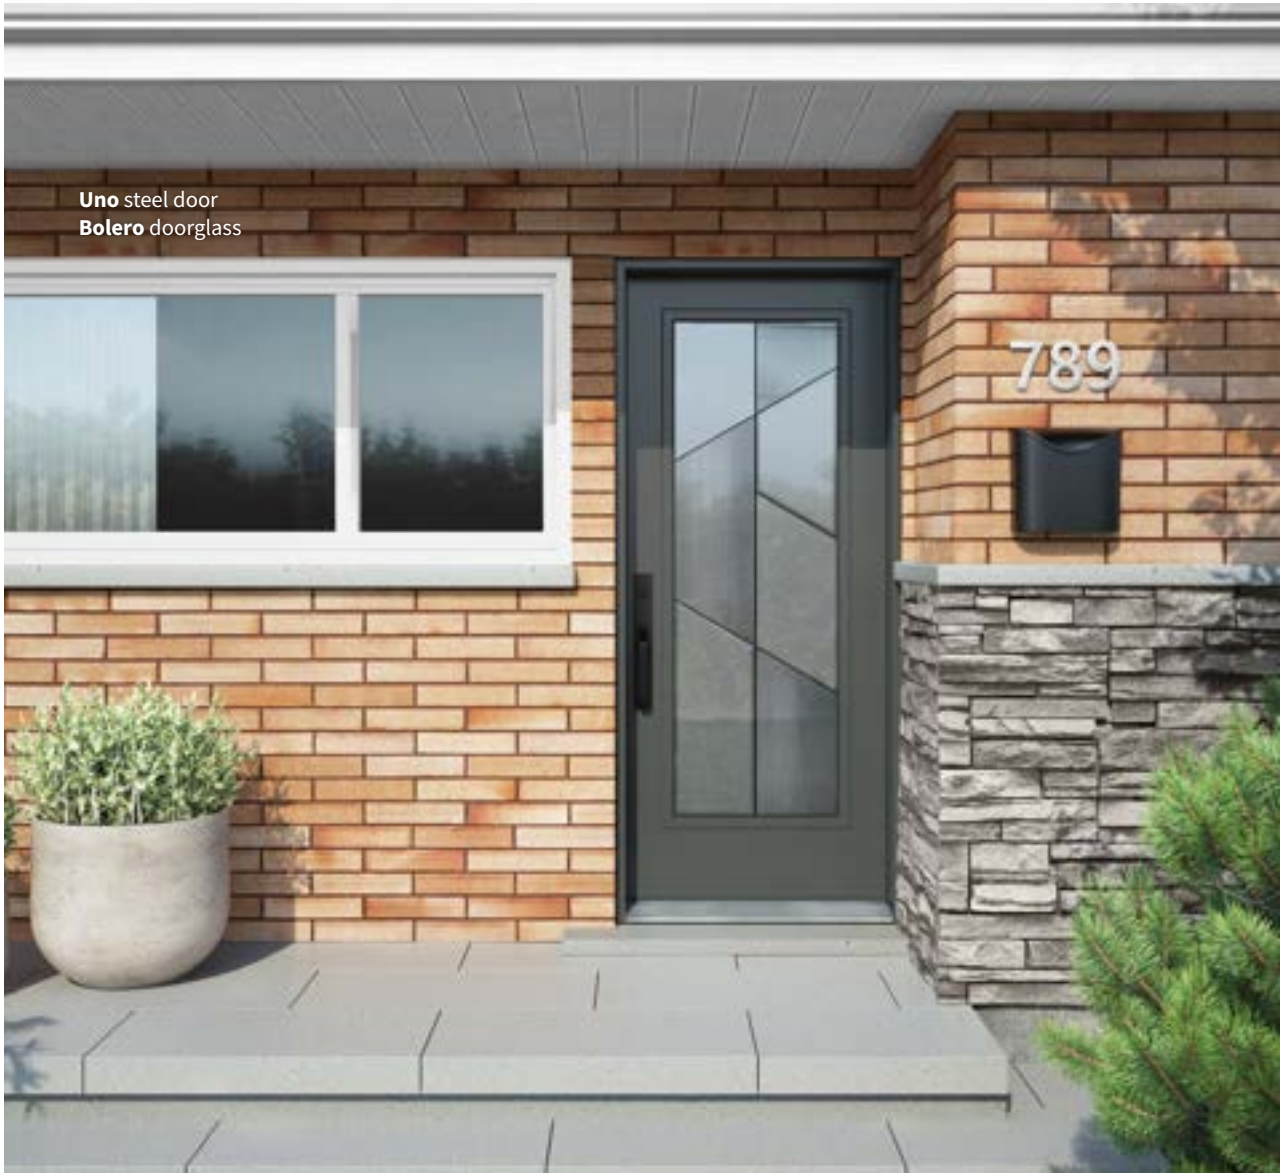

Available in left and right hand versions (as seen from outside)

Uno steel door
Bolero doorglass

Bolero

22"×64"

22"×48"

Coming — ● Patina

Textures — 1 Screen glass, 2 Wide Reed glass, 3 Beveled satin glass

Sidelites & transoms — Satin finish glass