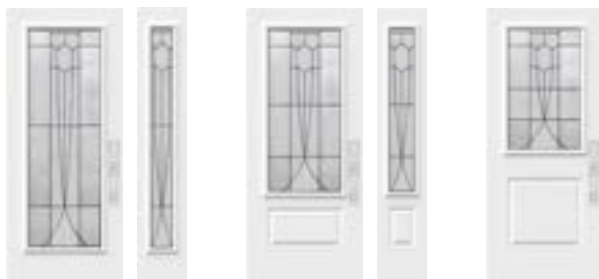

Mistral

22"×64" / 7"×64"

22"×48" / 8"×48"

22"×36"

Other sizes available — 22"×17", 22"×14⁷/₁₆", 8"×36"

Caming — ● Patina