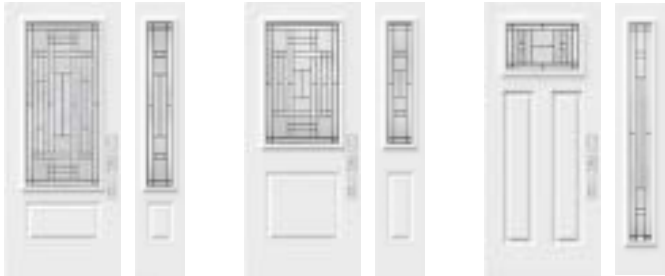

Attraction

22"×48" / 8"×48"

22"×36" / 8"×36"

22"×14 7/16" / 7"×64"

Other sizes available — 22"×64", 22"×17"

● Patina