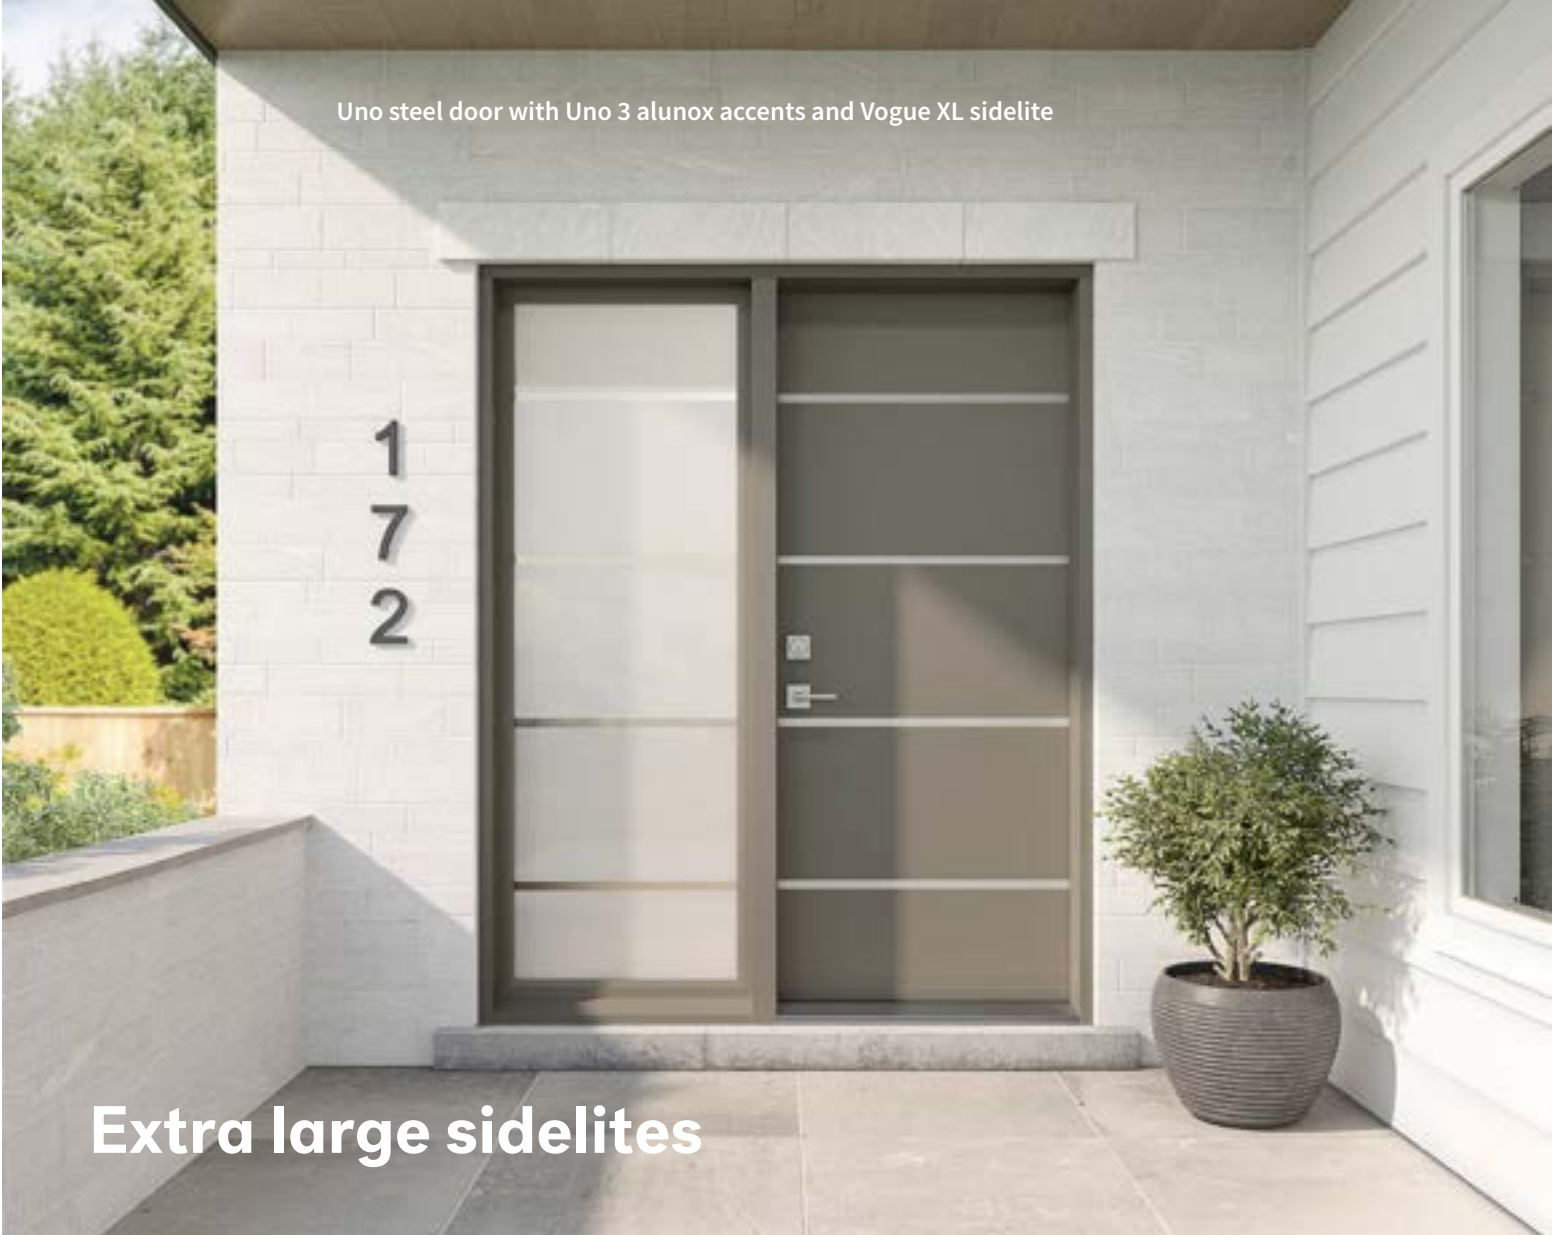

Uno steel door with Uno 3 alunox accents and Vogue XL sidelite

Extra large sidelites